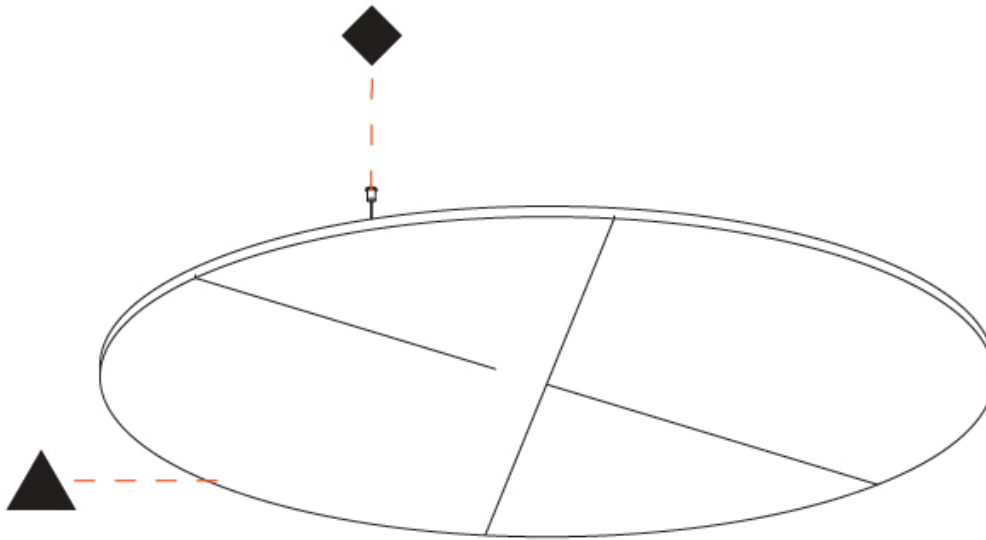

GLORIOUS ACOUSTIC LIGHT PANEL SUSPENSION

A300717-

PROJECT

TYPE

SPECIFIER

QUANTITY

DATE

PROJECT _____
 TYPE _____
 SPECIFIER _____
 QUANTITY _____
 DATE _____