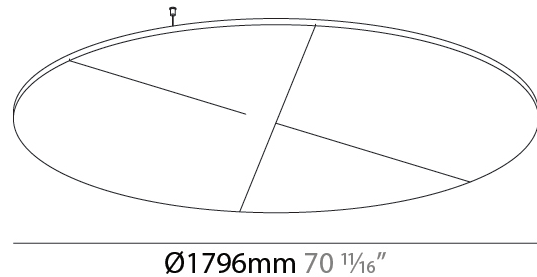

GENERAL

Series: Glorious Acoustic Light Panel
Brand: Prolicht
Division: Architectural
Mounting Type: Suspension
Mounting Location: Ceiling
Subcategory: Acoustic

PHYSICAL

Shape: Round
Diameter (mm): 1796
Diameter (in): 70 ¹¹/₁₆
Height (mm): 54
Height (in): 2 ¹/₈
Light Distribution: Indirect
Fixture Finish: SSR / BKV / CWI / CRY / HAB / UFT / ITA / RUA / FTG / MYG / LOD / PUS / FRO / FUP / KIA / POP / BLS / SPG / MEY / GOH / GUM / CHC / COM / ABZ / JAG / OBR / MOS / ROR

Accent Finish: ANC / ASH / BNA / BTC / BZE / CEL / EGG / EVG / FOG / FOS / FST / FUA / IRI / IRO / KHA / LIC / LIM / MER / MSN / MUS / ONX / PEA / PLU / POL / PPY / RAY / ROY / RST / STE / SWD / TAN / TAU

Fixture Material: Aluminum
Cable Details: 2 000mm / 78 3/4" or 6 000mm / 236 1/4" Transparent Cable

ELECTRICAL

Lamp Type: LED (Zhaga Standard)
Input Wattage (W): 43
Total Output Wattage (W): 39.1
Dimming: Non-Dimmable
Driver Included: Yes
Driver Location: Integrated
Driver Type: Constant Current - Universal
Driver Class: Class 2
Input Voltage (V): 120 - 277

LED

Max. Delivered Lumen (lm): 2156 / 3188 / 3284 / 3379
Nominal Lumen (lm): 3849 / 3888 / 4005 / 4121
CRI: >90 CRI
Lamp Life (hrs): 50000

OPTICAL

RATINGS AND CERTIFICATIONS

Certified By: CSA Certified to UL and CSA Standards
IP rating: IP20