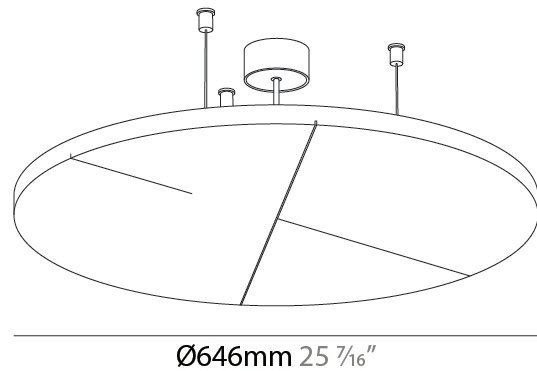

GENERAL

Series: Glorious Acoustic Light Panel
Brand: Prolicht
Division: Architectural
Mounting Type: Suspension
Mounting Location: Ceiling
Subcategory: Acoustic

PHYSICAL

Shape: Round
Diameter (mm): 646
Diameter (in): 27 ⁷/₁₆
Height (mm): 54
Height (in): 2 ¹/₈
Light Distribution: Indirect
Fixture Finish: SSR / BKV / CWI / CRY / HAB / UFT / ITA / RUA / FTG / MYG / LOD / PUS / FRO / FUP / KIA / POP / BLS / SPG / MEY / GOH / GUM / CHC / COM / ABZ / JAG / OBR / MOS / ROR

Accent Finish: ANC / ASH / BNA / BTC / BZE / CEL / EGG / EVG / FOG / FOS / FST / FUA / IRI / IRO / KHA / LIC / LIM / MER / MSN / MUS / ONX / PEA / PLU / POL / PPY / RAY / ROY / RST / STE / SWD / TAN / TAU

Fixture Material: Aluminum
Cable Details: 2 000mm / 78 3/4" or 6 000mm / 236 1/4" Transparent Cable

ELECTRICAL

Lamp Type: LED (Zhaga Standard)
Input Wattage (W): 10
Total Output Wattage (W): 9.1
Dimming: Non-Dimmable
Driver Included: Yes
Driver Location: Integrated
Driver Type: Constant Current - Universal
Driver Class: Class 2
Input Voltage (V): 120 - 277

LED

Max. Delivered Lumen (lm): 701 / 708 / 730 / 751
Nominal Lumen (lm): 855 / 864 / 890 / 916
CRI: >90 CRI
Lamp Life (hrs): 50000

OPTICAL

RATINGS AND CERTIFICATIONS

Certified By: CSA Certified to UL and CSA Standards
IP rating: IP20